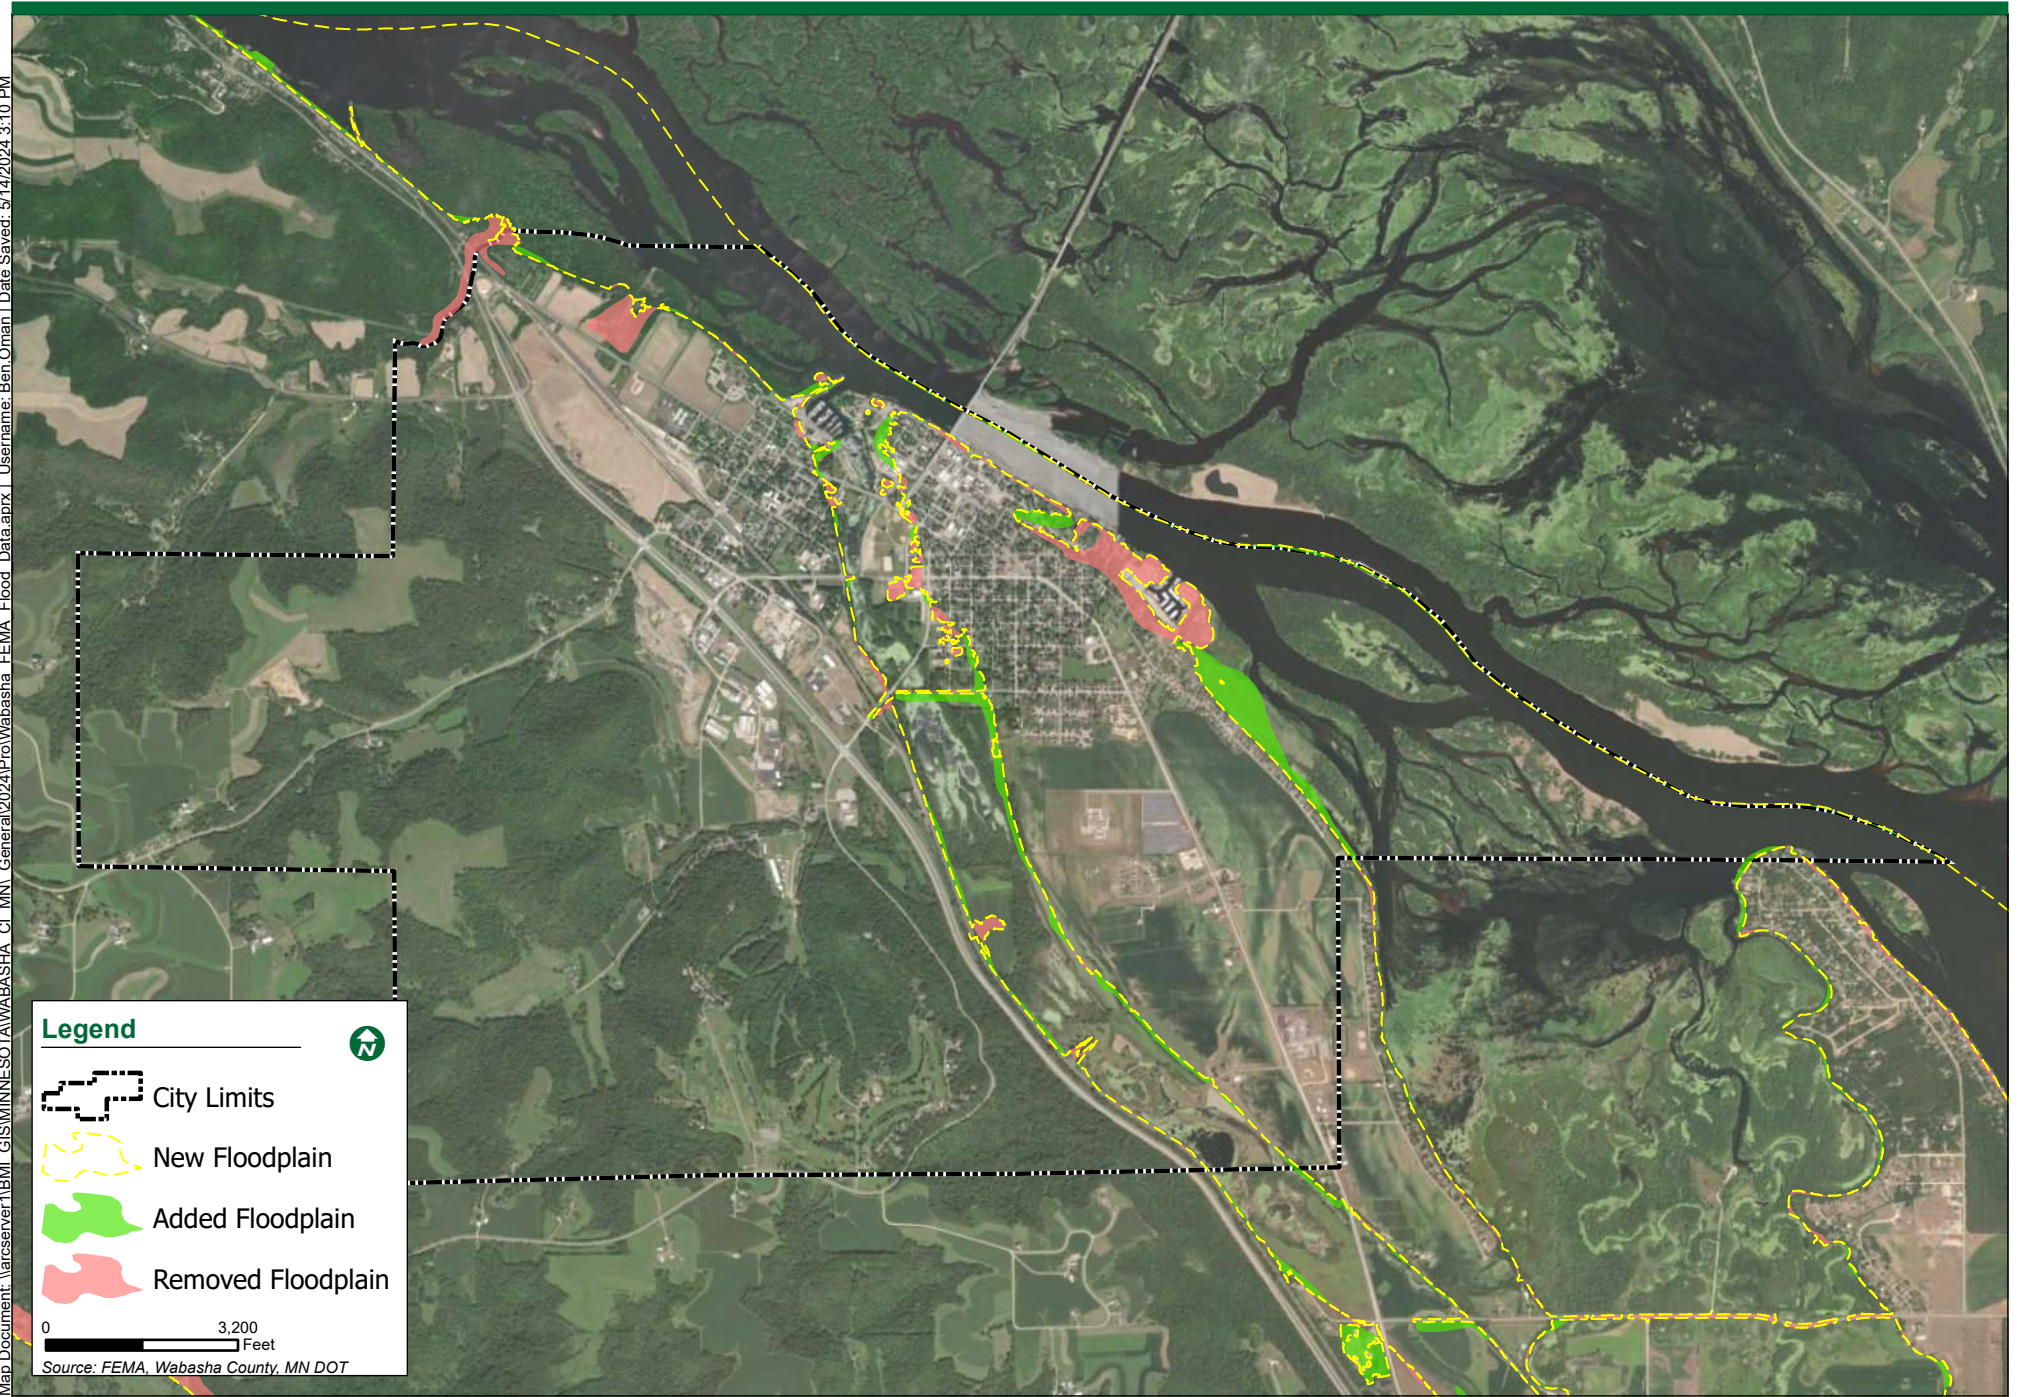

# Floodplain Change

City of Wabasha, MN

Map Document: \\arcserver1\B\MI\_GIS\MINNESOTA\WABASHA\_CI\_MN\General\2024\Proj\Wabasha\_FEMA\_Flood\_Data.aprx | Username: Ben\_Oman | Date Saved: 5/14/2024 3:10 PM